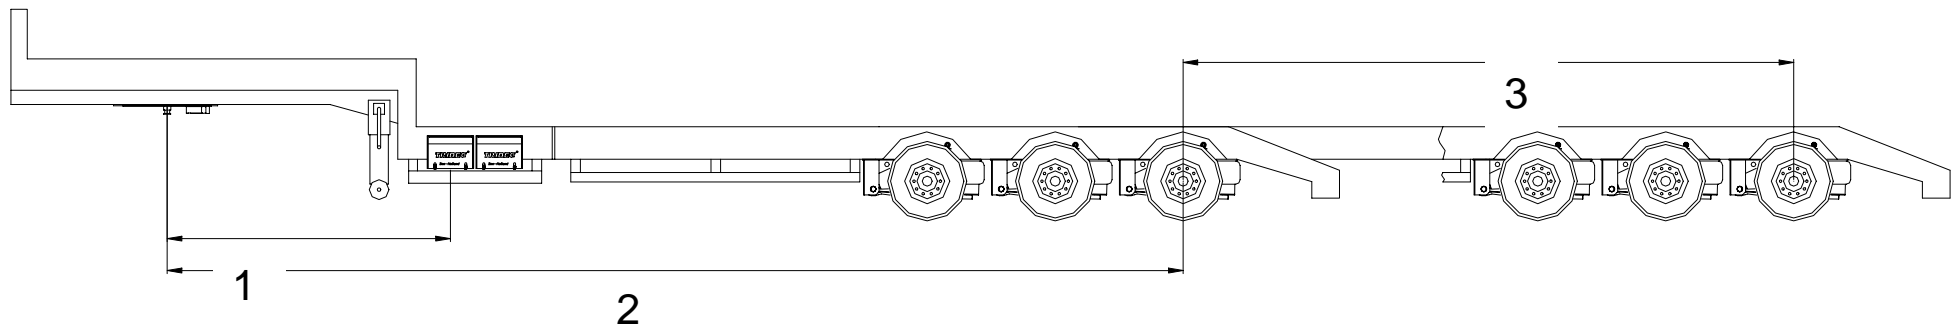

Transport industry development centre by
Ekkersrijt 6030, 5692 GA Son, Holland
Tel. +31 (0)499 49 10 50
Fax +31 (0)499 49 10 60